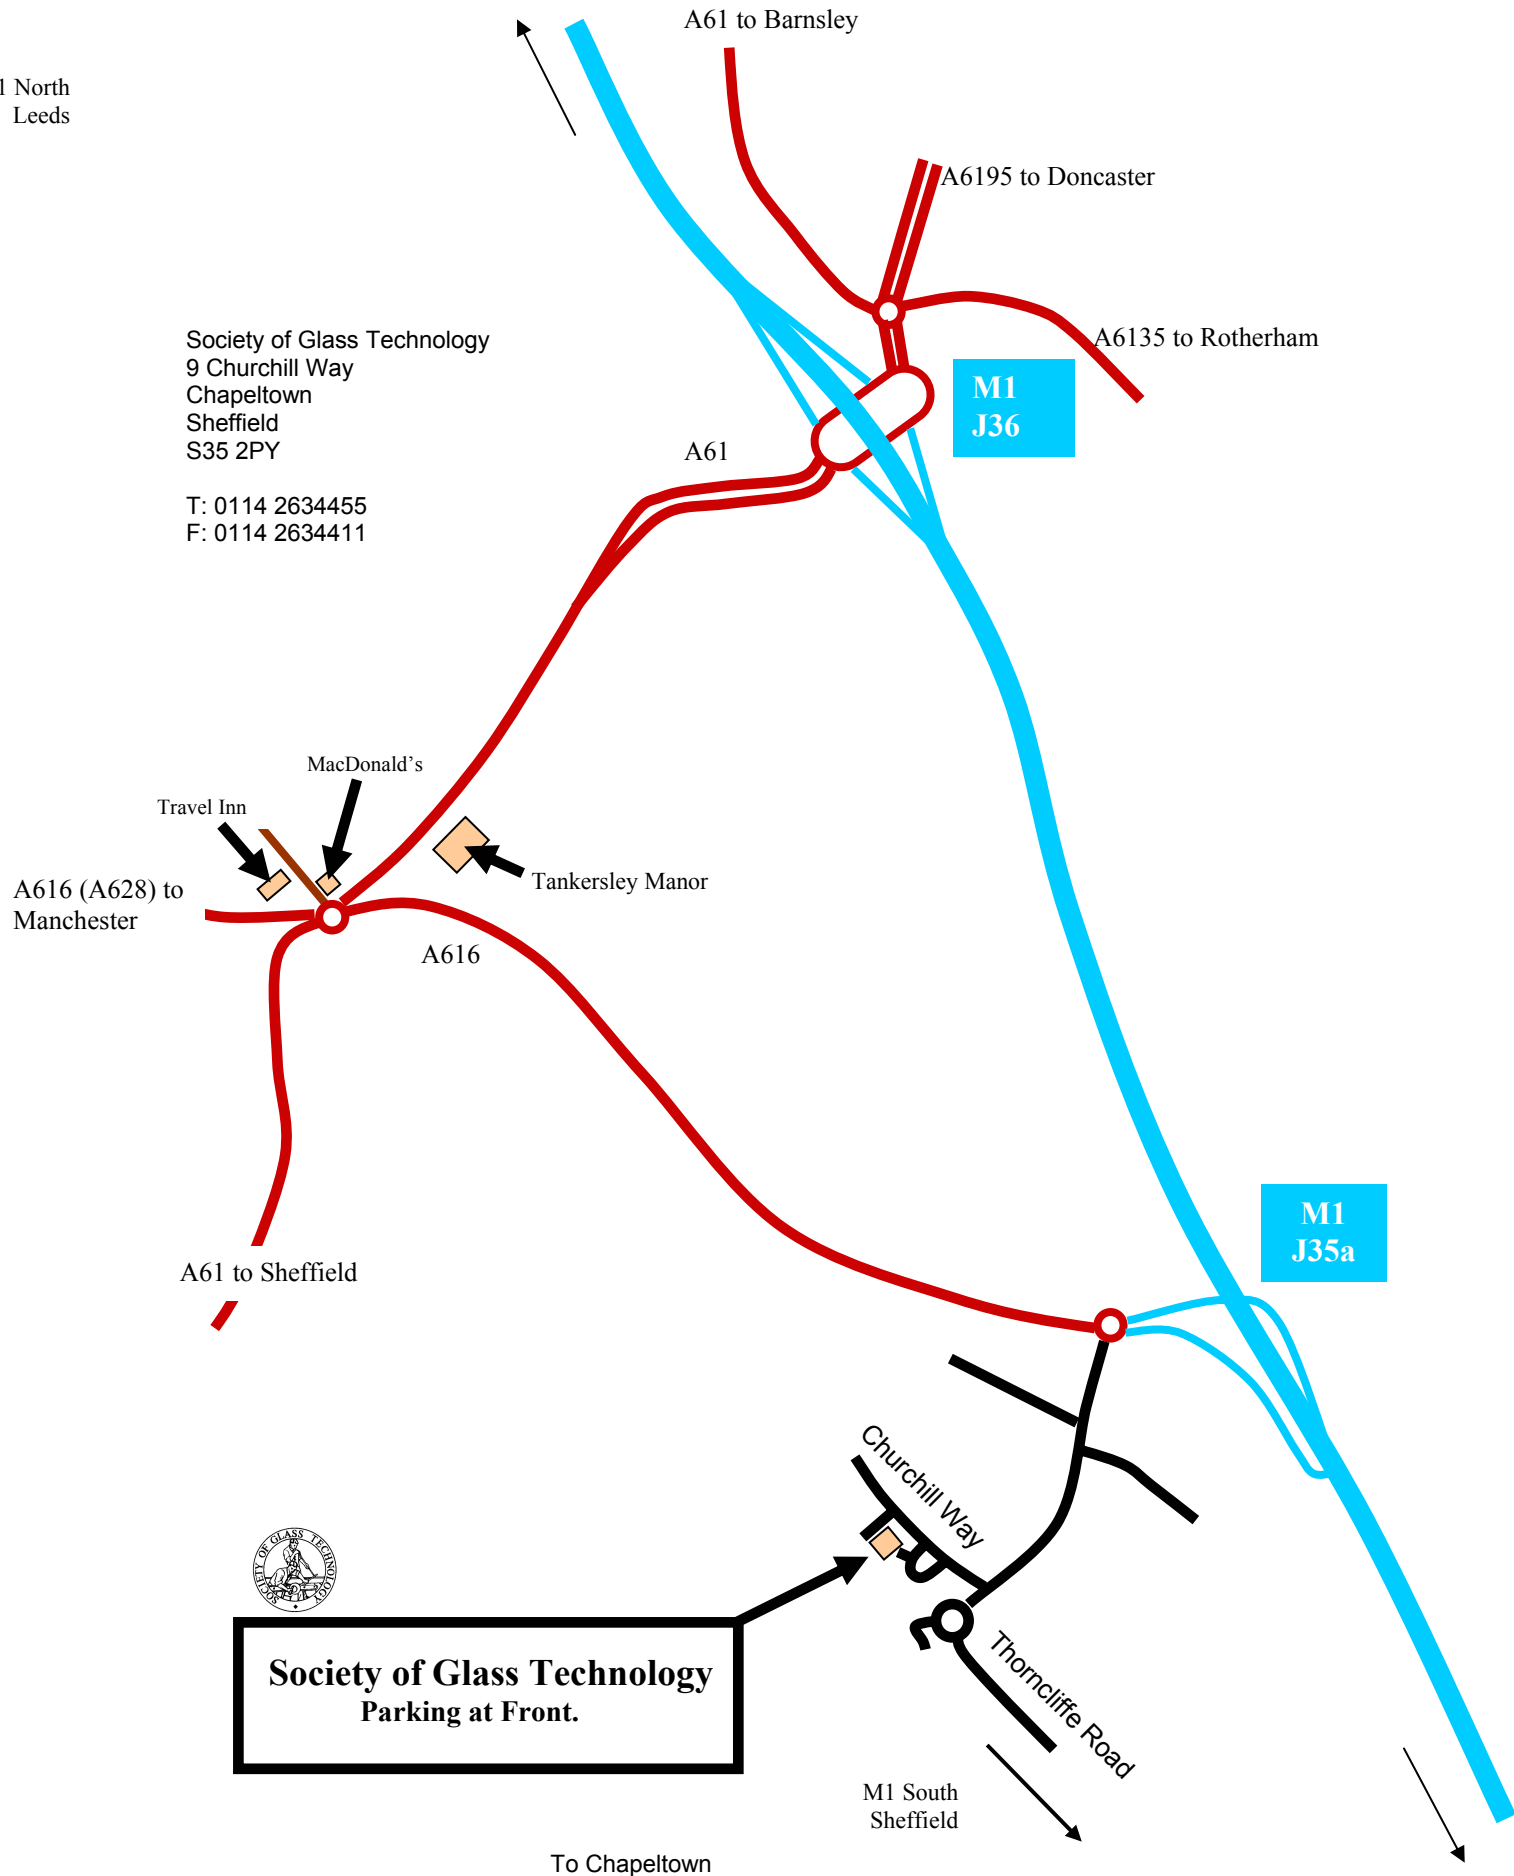

How to Find SGT

M1 North
Leeds

Society of Glass Technology
9 Churchill Way
Chapeltown
Sheffield
S35 2PY

T: 0114 2634455
F: 0114 2634411

Society of Glass Technology
Parking at Front.

To Chapeltown